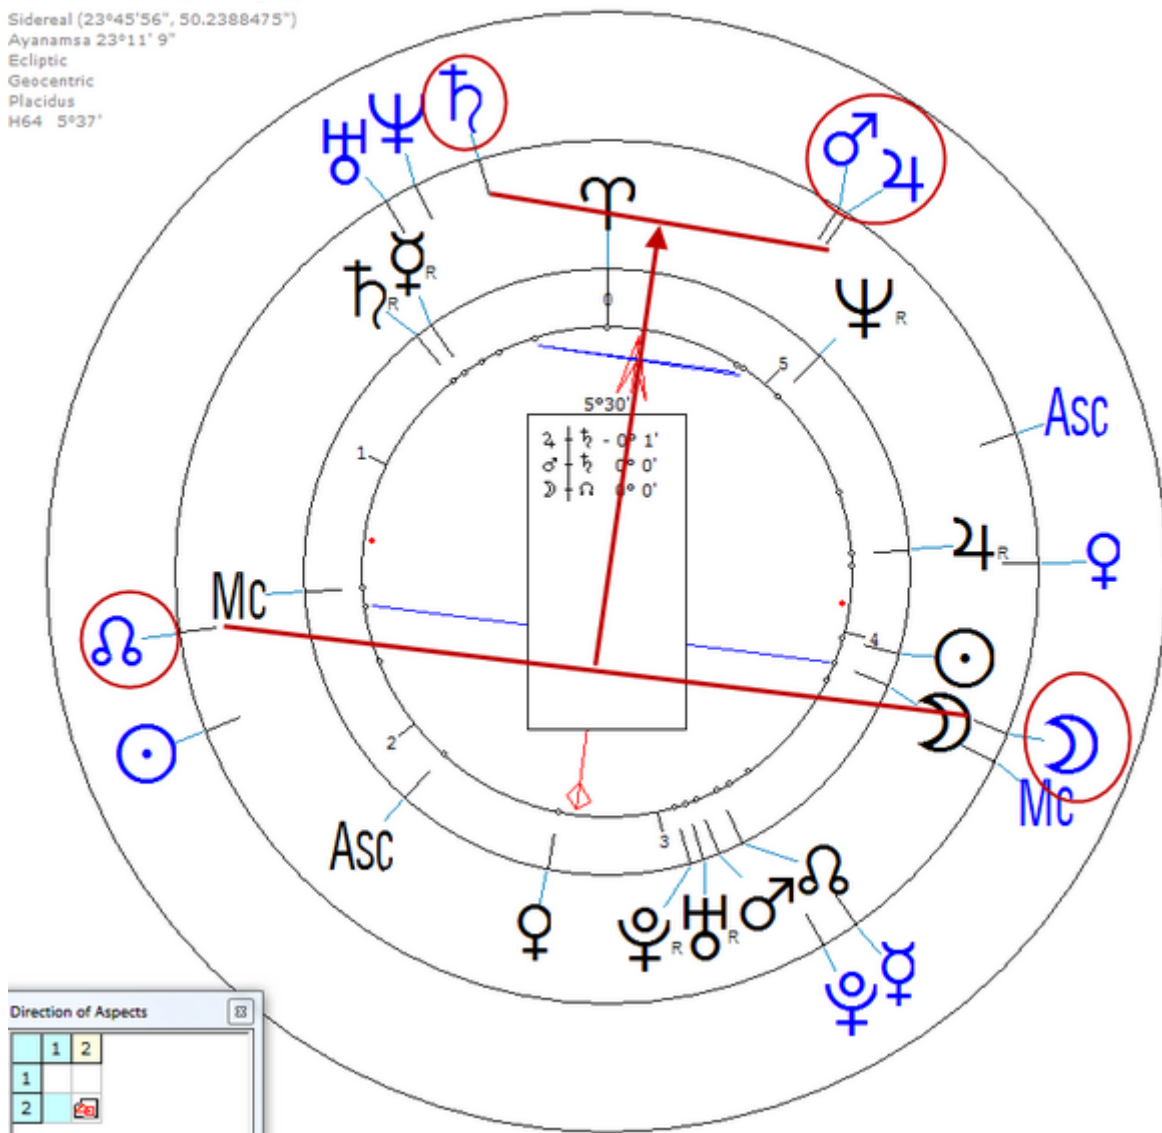

Hartman, Brynn

11 April 1958 at 16:51 (= 4:51 PM)Thief River Falls, Minnesota, 48n07, 96w11

American noted family, the wife of TV star Phil Hartman, who shot her husband to death as he slept the night of 28 May 1998.

<https://www.astro.com/astro-databank/Hartman,_Brynn>

Death by Suicide 28 May 1998 at 06:00 AM in Encino, CA (Shot herself to death, age 40)

Progressed Lunar Return (Harmonic 64)

Lunar ♂/♄ = Lunar ☽/♁

Lunar ♂/♄ = ♂n/♄n is Gunshot

Hartman, Brynn

11 April 1958 Fri 16:51 (GMT-6) 48°07'09"N 96°10'51"W
Thief River Falls MN, Pennington, USA

Sidereal (23°45'56", 50.2388475")
Ayanamsa 23°11' 9"
Ecliptic
Geocentric
Placidus
H64 5°37'